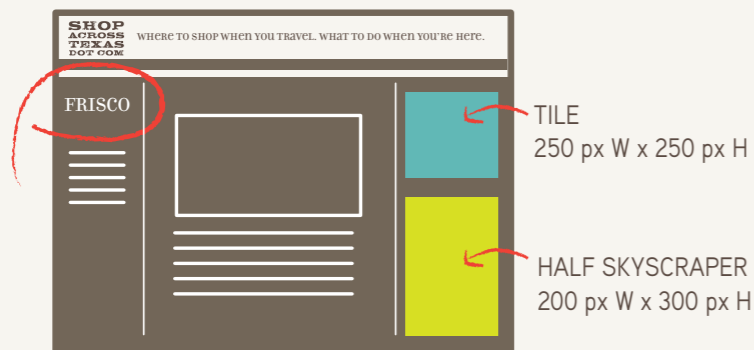

## CITY PAGE AD SPACE

TILE: \$300 / CITY / MONTH

HALF SKYSCRAPER: \$450 / CITY / MONTH