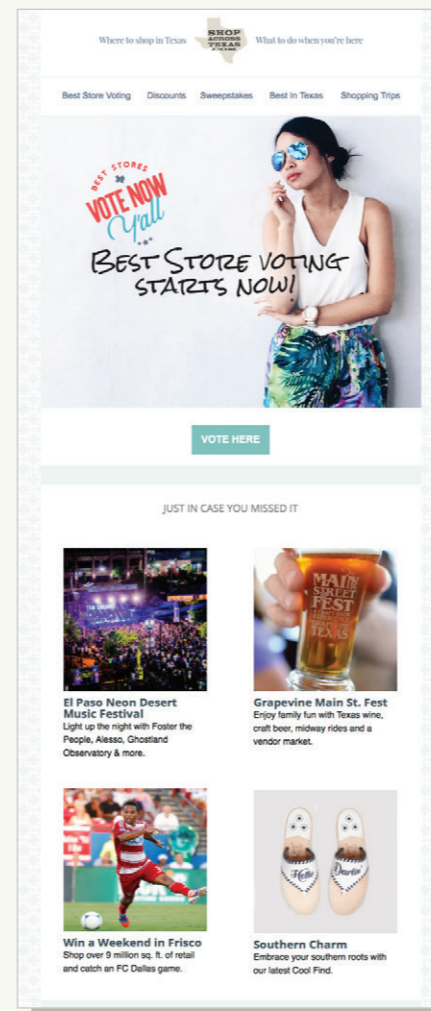

BEST Deals for RETAIL

SHOP
ACROSS
TEXAS
COM

2018
rate
card

CITY PAGE AD SPACE

TILE: \$300 / CITY / MONTH

HALF SKYSCRAPER: \$450 / CITY / MONTH

TILE
250 px W x 250 px H

HALF SKYSCRAPER
200 px W x 300 px H

E-BLAST

\$1,500

- ★ Feature your product or event in the Thursday e-blast to the ShopAcrossTexas.com database

BLOG POST

\$750

- ★ One photo and 100-word editorial featuring your store, event or product written in the ShopAcrossTexas.com voice
- ★ One outbound link
- ★ Will live within the blog feed for an extended period of time